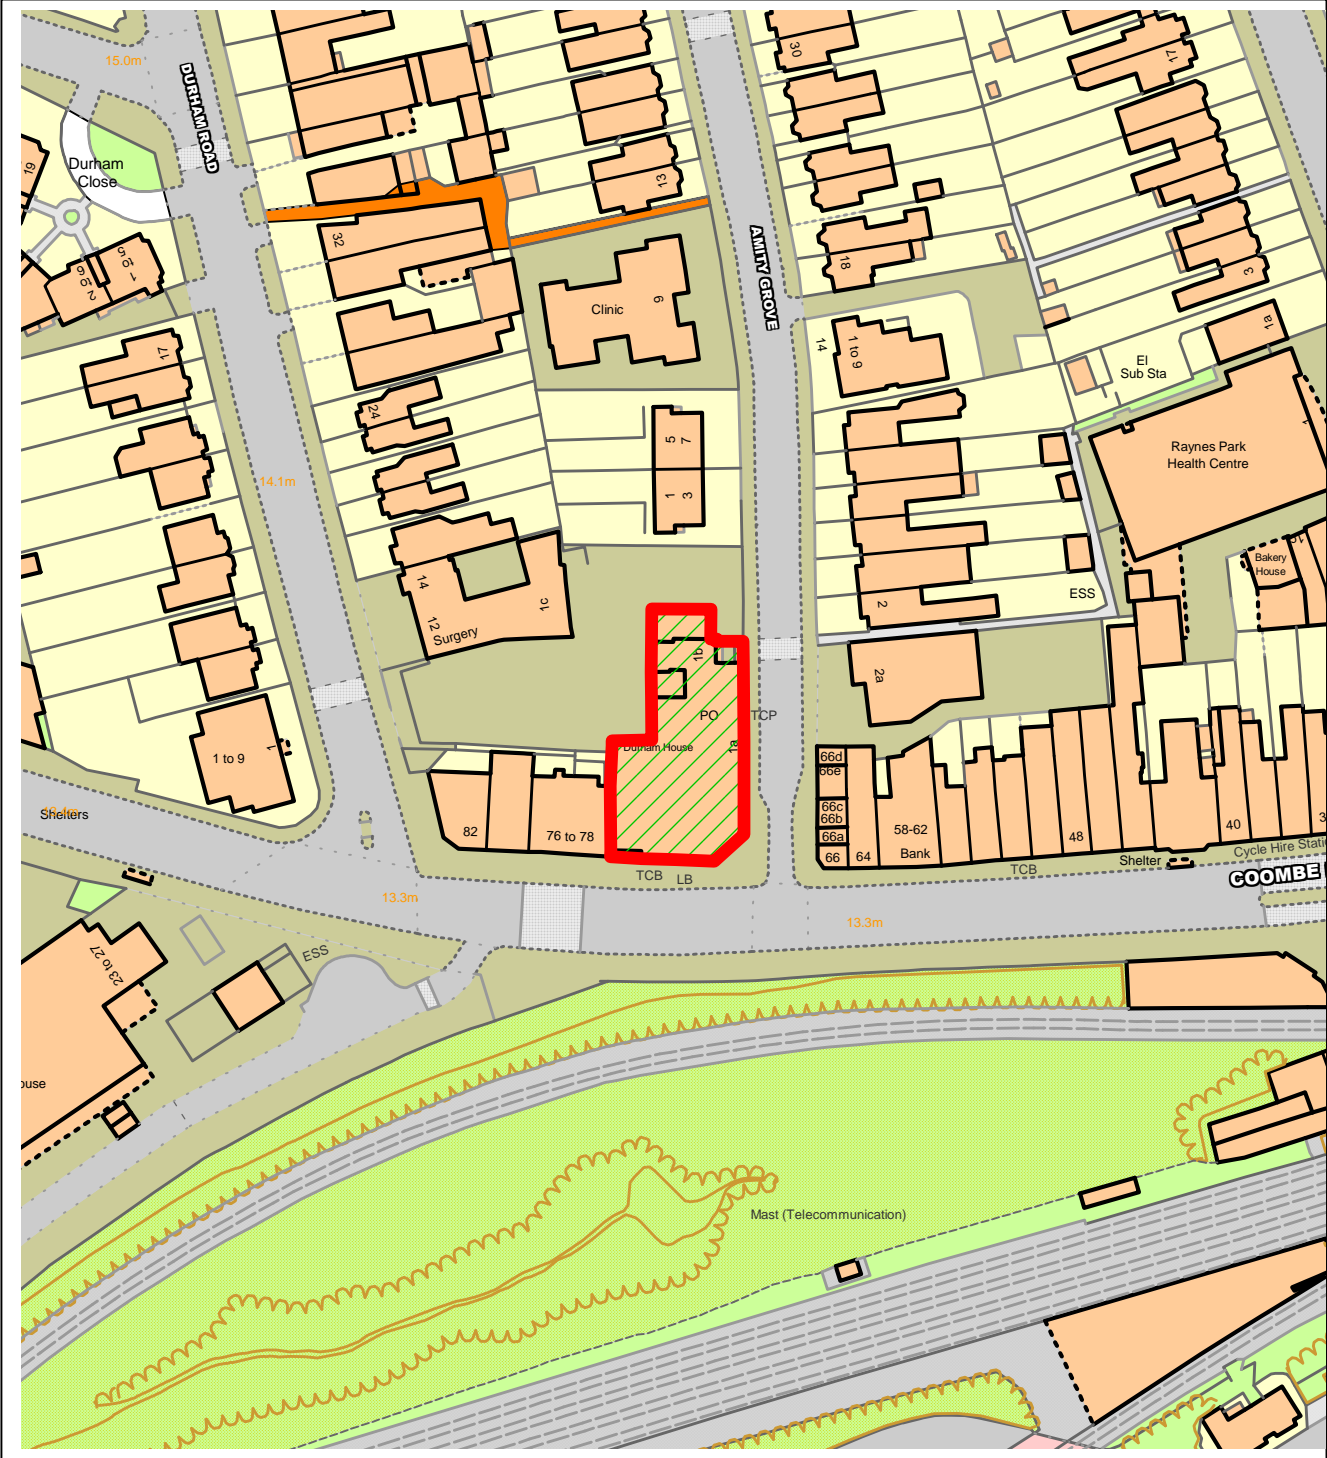

NORTHGATE SE GIS Print Template

Travelodge, Durham House 1B Amity Grove, Raynes Park SW20 0LQ

This material has been reproduced from Ordnance Survey digital map data with the permission of the controller of Her Majesty's Stationery Office, © Crown Copyright.